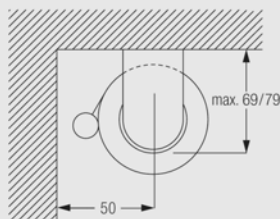

Spring Operated Roll Blind System

Silent Gliss® 4800N

スプリングタイプ

取付は天井付と正面付が可能です
スクリーンはカーテン生地に特殊加工を施したものを組み合わせます
織物の自然な風合いをそのままロールブラインドに活かす新システムを採用しています

標準部品

4165
ウエイトバー

4152
フル

4154
ブリット

4139
ウエイトバーキャップ

取付方法

システム仕様