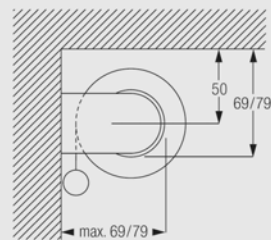

Spring Operated Roll Blind System

Silent Gliss® 4800N

スプリングタイプ

取付は天井付と正面付が可能です
スクリーンはカーテン生地に特殊加工を施したものを組み合わせます
織物の自然な風合いをそのままロールブラインドに活かす新システムを採用しています

標準部品

4165
ウエイトバー

4152
フル

4154
ブリット

4139
ウエイトバーキャップ

取付方法

システム仕様